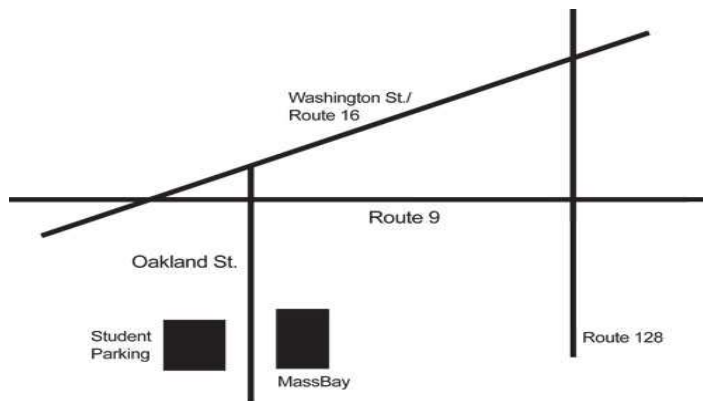

web address for campus camp: <http://www.massbay.edu/>

Happy Chinese New Year!

Cambridge Center for Chinese Culture