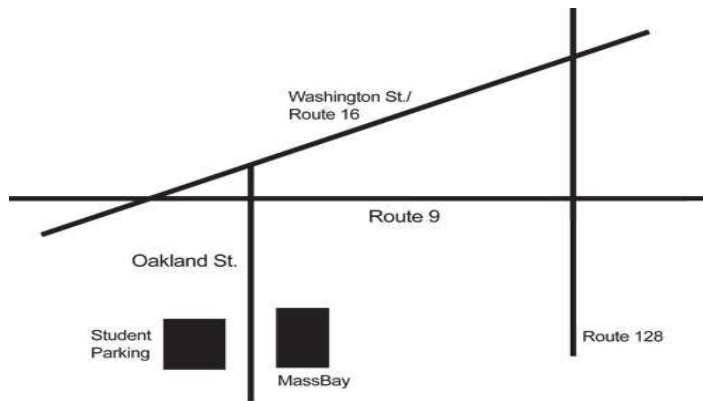

50 Oakland Street

Wellesley Hills, MA 02481

Driving Directions

Directions to the Wellesley Hills Campus:

50 Oakland Street
Wellesley Hills, MA 02481-5307

Phone 781-239-3000

From the West: Take Route 9 East to Wellesley Hills. After passing under Route 16, take a right at the next traffic light onto Oakland Street. The handicapped entrance will be on your left, but if you continue further you will see the main entrance to MassBay on the left, with Staff and Visitor parking lot. The Student parking lot is on the right. Enter the College through the main doors by the flagpole.

From the East: Take Route 128 (Interstate 95) to Route 9 West. On Route 9, drive approximately 1-1/2 miles. MassBay can be seen on a hill on your left. **YOU CAN NOT TAKE A LEFT TURN ONTO OAKLAND STREET FROM ROUTE 9.** Stay in the right lane and take a sharp right turn at the Route 9 and Route 16 split (after the traffic light). Take a right onto Washington Street (Route 16E). Take the second right onto Oakland Street and follow Oakland Street to the traffic light. Cross Route 9. The handicapped entrance will be on your left, but if you continue further you will see the main entrance to MassBay on the left, with Staff and Visitor parking lot. The Student parking lot is on the right. Enter the College through the main doors by the flagpole.

An alternative way is to take Route 16 West from Route 128. Take a left onto Oakland Street. Go straight and cross Route 9 at the lights. MassBay is ahead on your left.

web address for campus camp: <http://www.massbay.edu/>